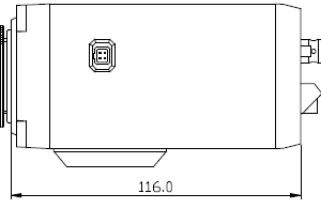

NETWORK IP CAMERA

HIP-AB55

5MP NETWORK IP BOX CAMERA

STARVIS **H.265** **WDR**

Features

- Sony STARVIS 5.69MP Image Sensor
- Ultra low light color camera(0.01lux/F1.2)
- Triple codec(H.265, H.264, MJPEG)
- Triple Stream
- Max 30fps @ all resolution
- Support Onvif/PoE/External Video
- DOL True WDR
- True Day & Night

Camera Specifications

IMAGE	Image Sensor	Sony Starvis 5.69MP(1/2.8") Image Sensor
	Scan System	Progressive Scan
	Total Pixels	2704(H) x 2104(V), 5.68 Mega Pixels
	Effective Pixels	2616(H) x 1964(V), 58.13 Mega Pixels
Function	Day & Night	Auto / Day(Color) / Night(BW)
	Privacy Area	On / Off (8 Programmable Zones)
	Motion Detection	432 Zone (On / Off, 1~5step)
	W D R	DOL True WDR
	3D DNR	2DNR, 3DNR
	S/N Ratio	More 52dB
	BLC	HLC, BLC
	Digital Zoom	16x
	Degof/LDS/Mirror	On / Off
White Balance	Auto/Push/Indoor/Outdoor/Fluorescent/User	
Lens	Focal Length	N/A
IR LEDs	IR LEDs	N/A
Electrical	Power Supply	DC12[V] ±10% / Max 750mA
	Operating Temp.	-10°C ~ +50°C
Environmental	Preservation Temp.	-20°C ~ +60°C
	Humidity	0% ~ 80%
Mechanical	Weight.	Approx. 360g

Network Specifications

System	OS	Embedded Linux
	Interface	RJ45 10/100 Base-T
Network	Protocol	TCP/IP,UDP/IP,RTP,RTSP,RTCP,NTP, HTTP,DHCP,FTP,SMTP,DNS,DDNS
	Onvif	ver17.06
	DDNS	lplinker.net
	Simultaneous Access	Max. 10 user
Video	Compress Format	H.265, H.264, MJPEG
	Resolution	2560x1920/2560x1440/2048x1536/1600x1200 /1920x1080/1280x1024/1280x960/640x480/ 640x360/320x240/320x180
	Frame Rate	Max. 30fps @all resolution
	Streaming	Triple Stream (Stream1,2,3) RTP/RTSP, UnicastRTP, Multicast RTP
Audio	Compress Format	G.711 u-law
	Streaming	Two way
Event	Sensor In	1(NC/NO)
	Alarm Out	1 (Digital Output, Open Collector)
Web Browser	OS	Windows 7, 8, 10
	Manager	IE(over 11), Firefox, Safari, Opera
	Viewer	IE only (Active-X)

*Specification and Design are subject to change without notice