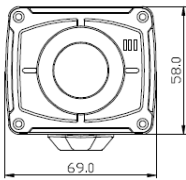

NETWORK IP CAMERA

HIP-AB55

5MP NETWORK IP BOX CAMERA

STARVIS **H.265** **WDR**

Features

- Sony STARVIS 5.69MP Image Sensor
- Ultra low light color camera(0.01lux/F1.2)
- Triple codec(H.265, H.264, MJPEG)
- Triple Stream
- Max 30fps @ all resolution
- Support Onvif/PoE/External Video
- DOL True WDR
- True Day & Night

Camera Specifications

IMAGE	Image Sensor	Sony Starvis 5.69MP(1/2.8") Image Sensor
	Scan System	Progressive Scan
	Total Pixels	2704(H) x 2104(V), 5.68 Mega Pixels
	Effective Pixels	2616(H) x 1964(V), 58.13 Mega Pixels
Function	Day & Night	Auto / Day(Color) / Night(BW)
	Privacy Area	On / Off (8 Programmable Zones)
	Motion Detection	432 Zone (On / Off, 1~5step)
	W D R	DOL True WDR
	3D DNR	2DNR, 3DNR
	S/N Ratio	More 52dB
	BLC	HLC, BLC
	Digital Zoom	16x
	Degof/LDS/Mirror	On / Off
White Balance	Auto/Push/Indoor/Outdoor/Fluorescent/User	
Lens	Focal Length	N/A
IR LEDs	IR LEDs	N/A
Electrical	Power Supply	DC12[V] ±10% / Max 750mA
	Operating Temp.	-10°C ~ +50°C
Environmental	Preservation Temp.	-20°C ~ +60°C
	Humidity	0% ~ 80%
Mechanical	Weight.	Approx. 360g

Network Specifications

System	OS	Embedded Linux
	Interface	RJ45 10/100 Base-T
Network	Protocol	TCP/IP,UDP/IP,RTP,RTSP,RTCP,NTP, HTTP,DHCP,FTP,SMTP,DNS,DDNS
	Onvif	ver17.06
	DDNS	lplinker.net
	Simultaneous Access	Max. 10 user
Video	Compress Format	H.265, H.264, MJPEG
	Resolution	2560x1920/2560x1440/2048x1536/1600x1200 /1920x1080/1280x1024/1280x960/640x480/ 640x360/320x240/320x180
	Frame Rate	Max. 30fps @all resolution
	Streaming	Triple Stream (Stream1,2,3) RTP/RTSP, UnicastRTP, Multicast RTP
Audio	Compress Format	G.711 u-law
	Streaming	Two way
Event	Sensor In	1(NC/NO)
	Alarm Out	1 (Digital Output, Open Collector)
Web Browser	OS	Windows 7, 8, 10
	Manager	IE(over 11), Firefox, Safari, Opera
	Viewer	IE only (Active-X)

*Specification and Design are subject to change without notice